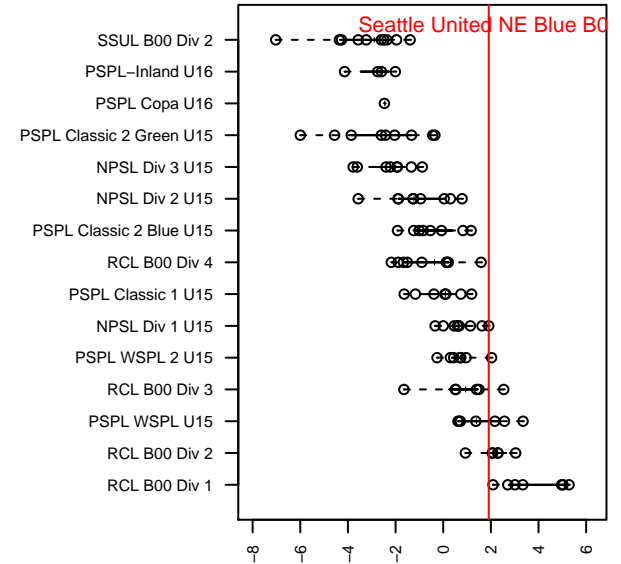

Seattle United NE Blue B00

Seattle United Regional
 Seattle, WA
 B00 total strength=1440
 attack=12.19 defense=6.93
 fall league = NPSL Div 1 U15

alt names used:
 Seattle United Northeast B00 Blue
 Seattle United NE B00 Blue
 Seattle United NE B00 Blue
 SU B00 NE Blue

Venues played:
 2015 Seattle United Cup BU15
 2015 Crossfire Select BU15 Gold
 2015 NPSL Division 1 U15
 2015 Founders Cup B00

Seattle United NE Blue B00
 Dots are actual minus expected GF (blue circles) and GA (red triangles).
 Blue line is smoothed change in attack strength. Red is smoothed change in defense strength.

**attack and defense variance (black dot)
relative to other teams
and top 10 in region**

**attack and defense rating
relative to others at age
and all opponents in last 13 months**

Performance relative to 13 month average